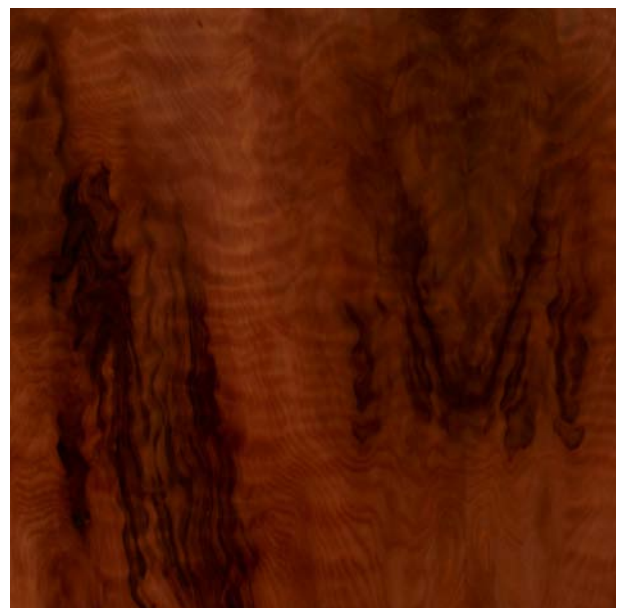

NEW

ONE OF A KIND
by Schorn & Groh

Fire Routes

Vavone Burl / Vavona Maser /
Sequoia sempervirens

Log Nr: 15733 / A
Origin: California, USA
Quantity: 1,295 m²
Main length: 2.00 m

Description: Figured, warm and mystical. This unusual veneer was obtained from a 500-year-old tree root. Traces of numerous forest fires. Rotary-cut.

Suggested Uses: High-quality furniture and interior woodwork; musical instruments .

Contact: one-of-a-kind@sg-veneers.com
www.exclusive-veneer.com

Detail