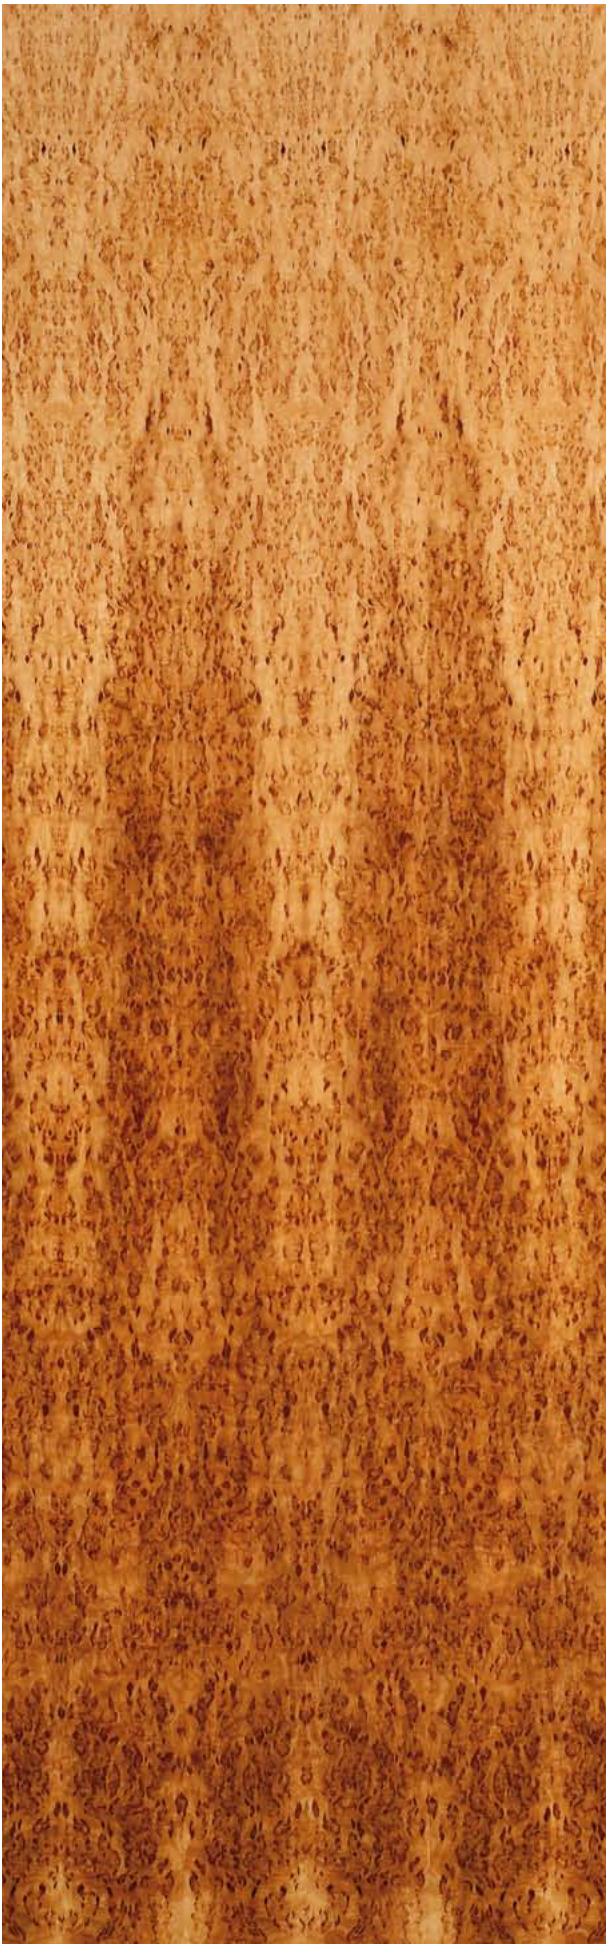

Panel – full size