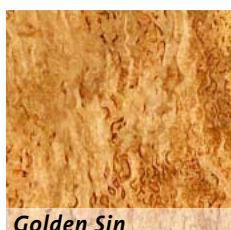

Dear Partner,

We have created the veneer collection One-of-a-Kind for unusual objects of natural beauty. This selection of exclusive woods features the finest grain and superb visual effects.

One-of-a-Kind is perfect for those who appreciate the extraordinary. On the following pages you will see the current collection and information about the trunks. Let yourself be inspired as you leaf through our PDF samples book.

Are you interested in one of these fitches? I look forward to hearing from you at: one-of-a-kind@sg-veneers.com

Axel Groh,
Managing Director Schorn & Groh GmbH

Our current Premium Collection:

one-of-a-kind

NEW

Golden Sin

More information about our veneer awaits you.

Just click on the photos.